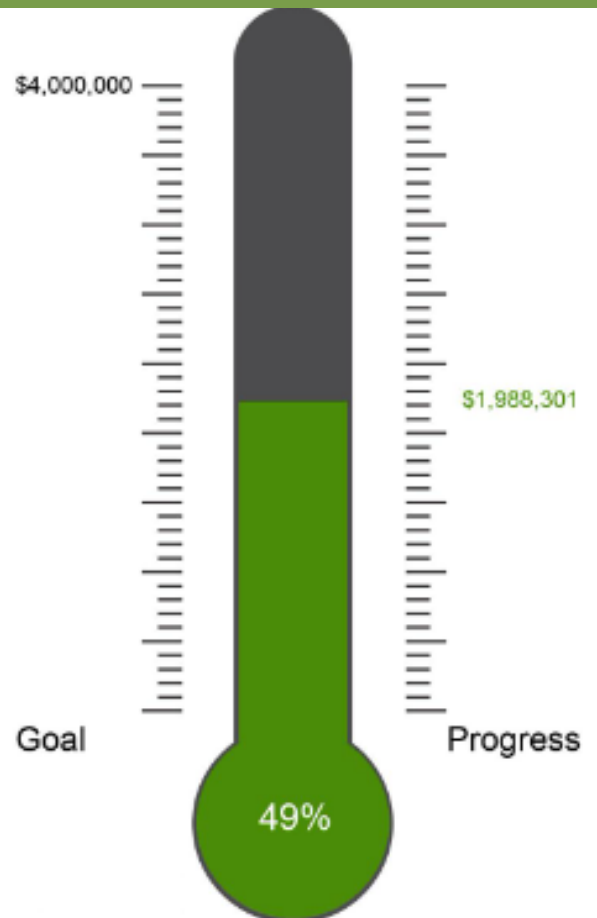

GATEWAY SCOUTING CENTENNIAL CAMPAIGN

JULY 2022 UPDATES

CENTENNIAL CAMPAIGN PROGRESS

The **Centennial Campaign** funds will help to **Grow & Support Scouting** in addition to contributing to the long-term financial stability of the Gateway Area Council & Camp Decorah through endowed funds.

Your gift to the Centennial Campaign will help build towards the future!

Current campaign pledges are at \$1,988,301 - nearly 50%! How can you help?

Over \$410,000 has been pledged to help fully fund past improvements at Camp Decorah. Your contributions will help us grow towards the future as we build our Endowment to help Grow & Support Scouting.